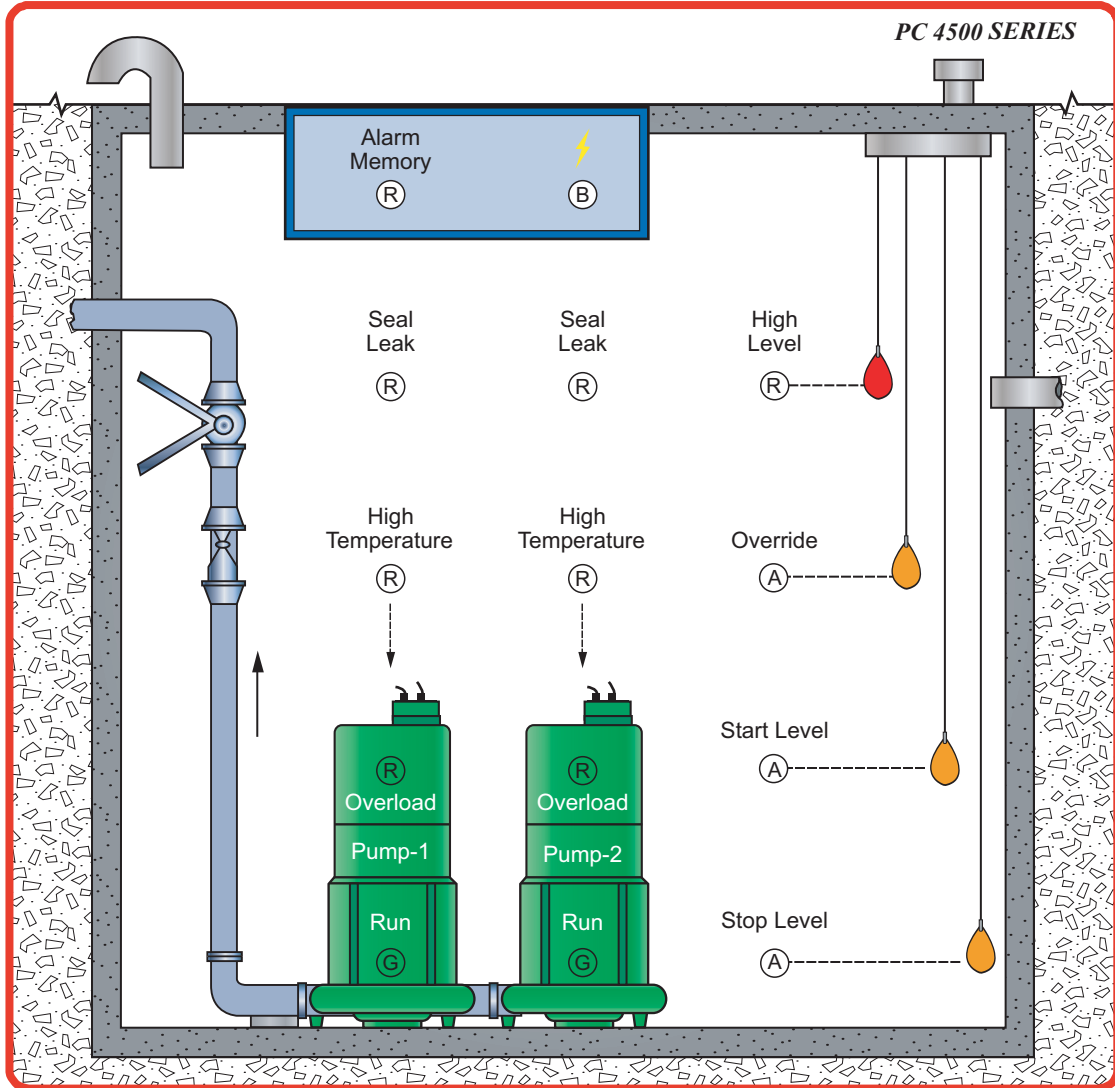

# INTELLIGENT DUPLEX PUMP CONTROLLER

**NORTHWEST TECH-CON SYSTEMS LTD.**

|                  |             |
|------------------|-------------|
| LAB10 - 52TDH    | MAY., 2005  |
| REF. FILE: 11666 | DWG: #11501 |